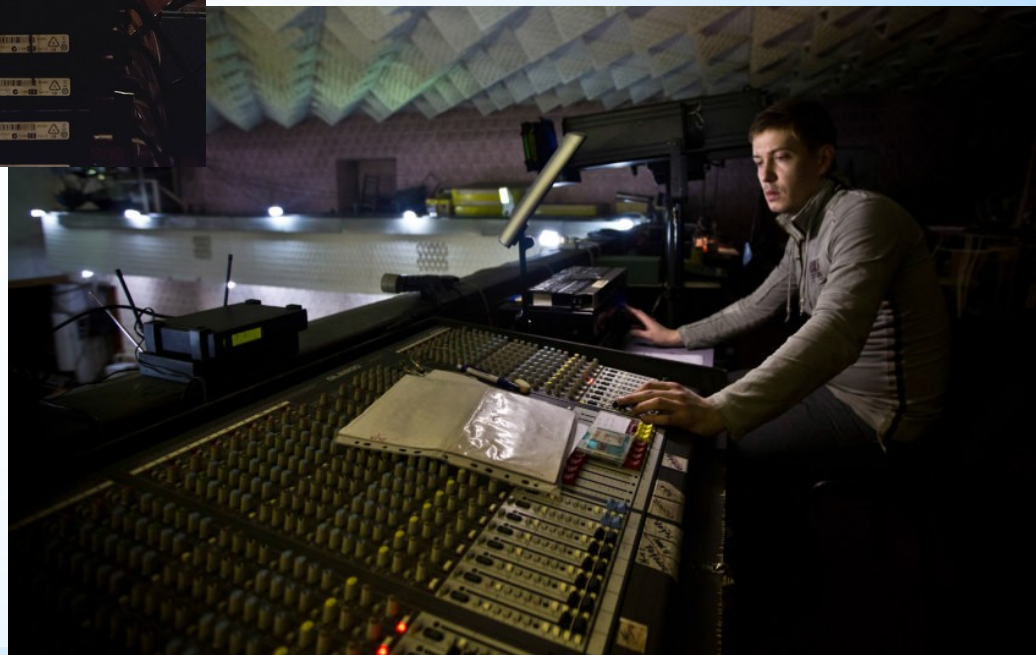

Звукооператор